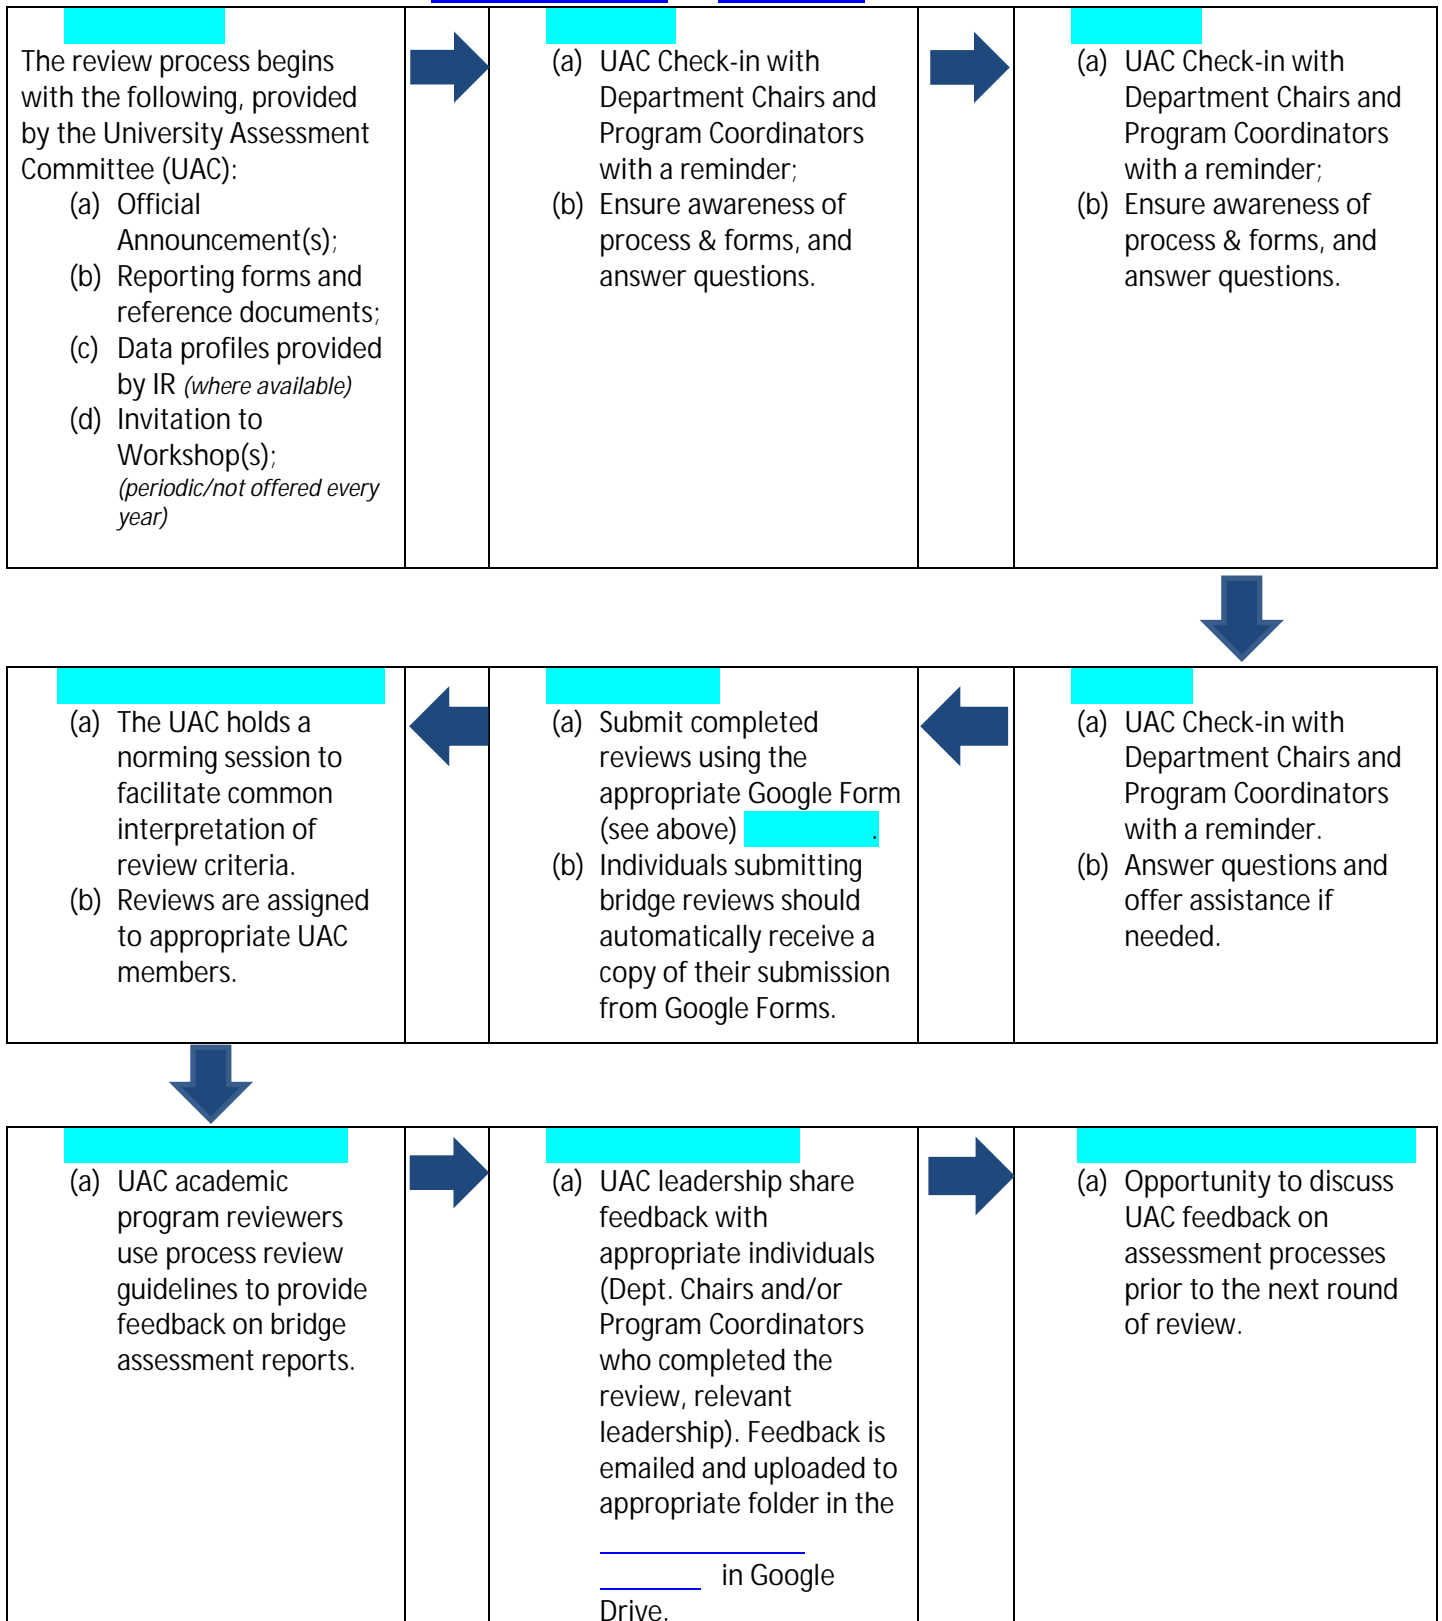

## Bridge Assessment Reporting

A review schedule can be found on the [UAC Academic Program Review Page](#)

\*Only accessible to appropriate individuals (e.g. chair, dean, provost, current UAC members) through their '@wilkes.edu' email address.